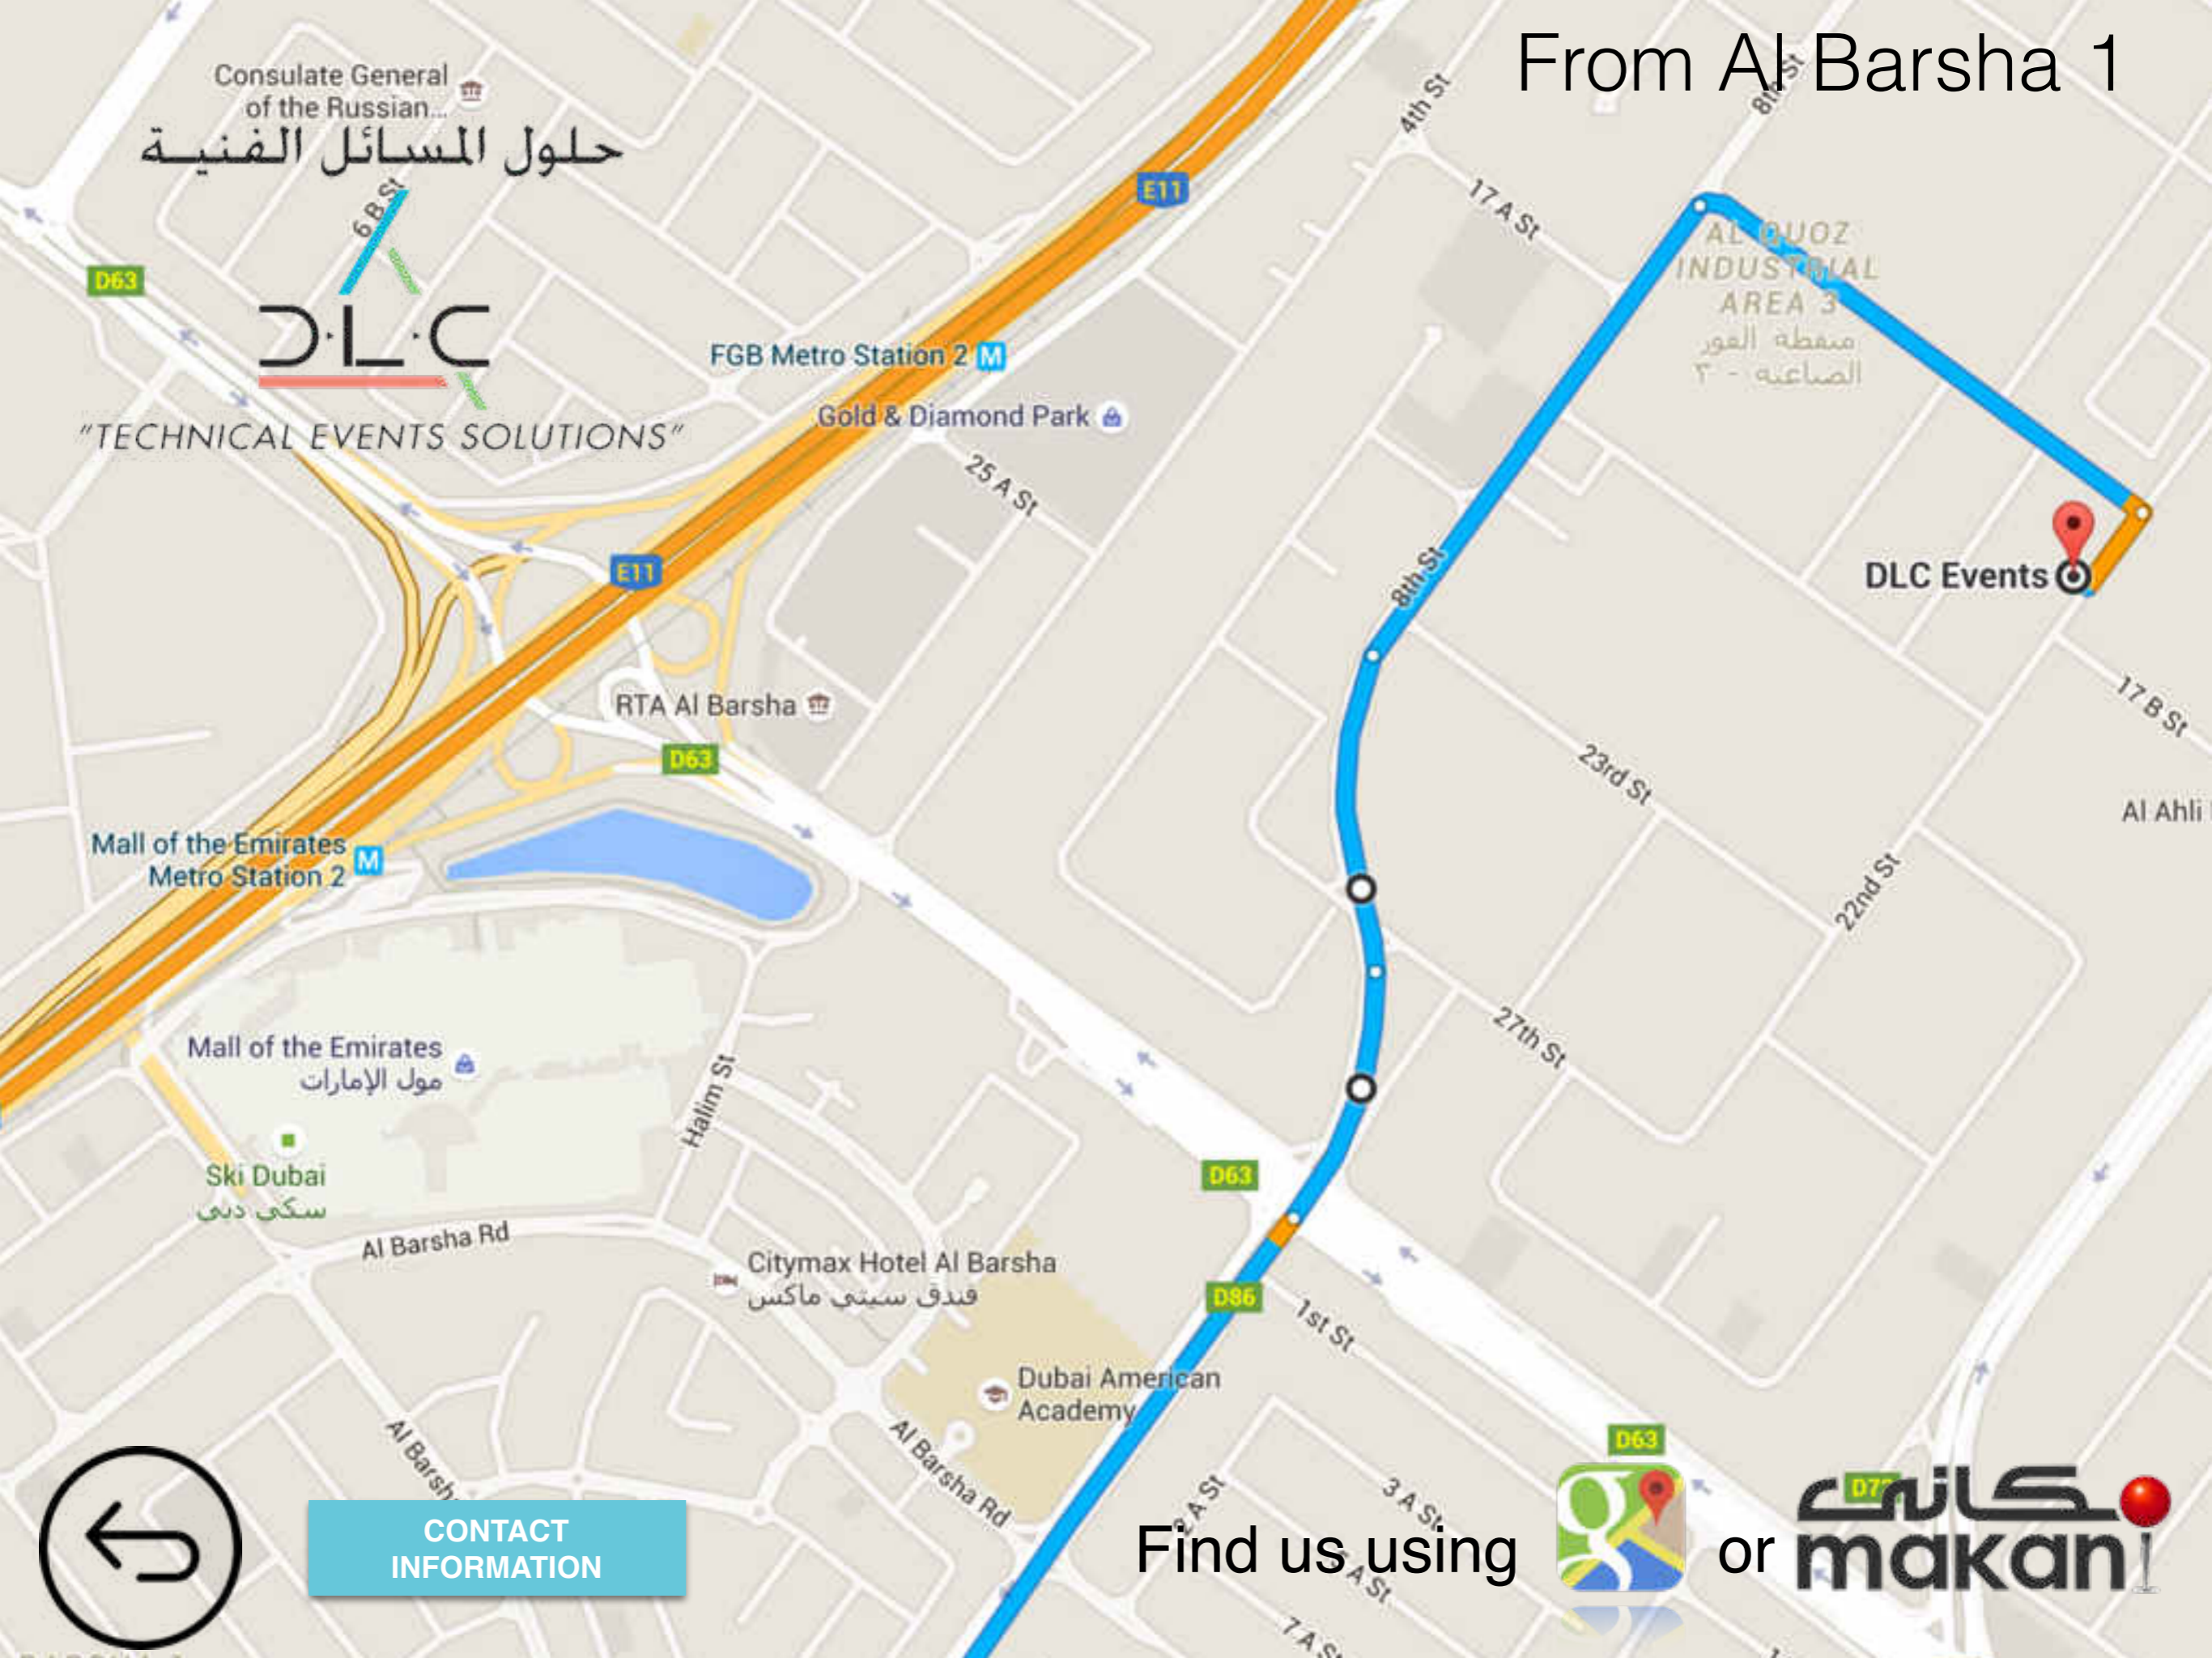

From Al Barsha 1

Consulate General of the Russian Federation
حلول المسائل الفنية

D.L.C

"TECHNICAL EVENTS SOLUTIONS"

FGB Metro Station 2

Gold & Diamond Park

RTA Al Barsha

Mall of the Emirates Metro Station 2

Mall of the Emirates مول الإمارات

Ski Dubai سكي دبي

Citymax Hotel Al Barsha فندق سيتي ماكس

Dubai American Academy

AL QUOZ INDUSTRIAL AREA 3
محافظة القوز الصناعية - 3

DLC Events

CONTACT INFORMATION

Find us using

or

مكانى
makan